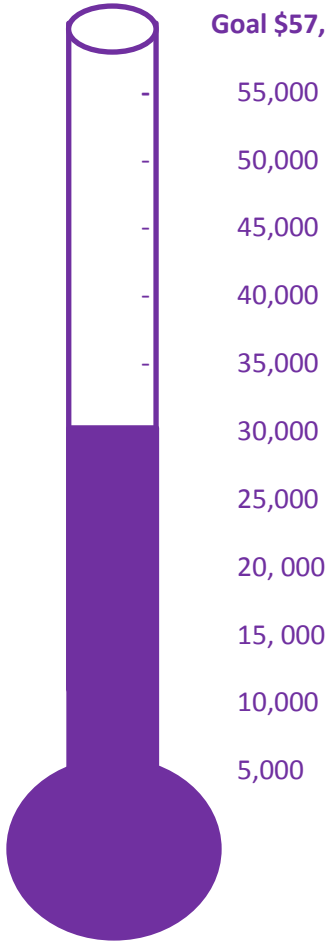

2014-2016 Mission Goal \$57,000

I am praising God for the continued generosity of our New England, Mite Collecting, Prayer Warrior, Sisters in Christ!

Mission Project 5, YWR and Jr. Counselor to national convention, \$2000 - PAID

LWML-NED has currently received \$61.30 toward funding the \$3,800 needed for mission project 6A, Mission Grant #6A HEARTS AND SOLES FOR HAITI

\$30,130.80 has been given toward the \$57,000 Total Biennial Mission Goal.

March 1, 2015

Dear Mite Collecting, Prayer Warrior Sisters,

Much work for the Lord is happening in New England! This past Saturday at the LWML-NED board meeting, our board of directors voted to make a donation to national LWML to assist with completing the national \$1,830,000 Mission Goal! With that donation they voted to issue a mite challenge to other LWML district's boards. Below is the challenge that was posted on the District Presidents' Chat Board: