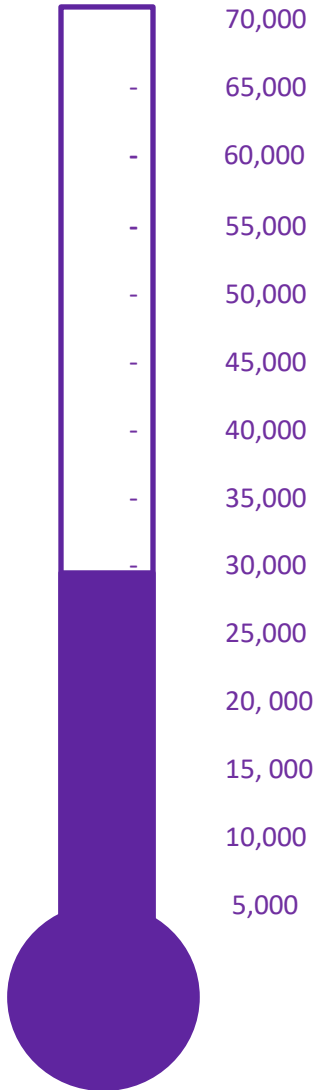

Our 2018-2020 Mission Goal

\$70,000

We are praising God for the continued generosity of our New England, Mite Collecting, Prayer Warrior, Sisters in Christ!

We have collected **\$29,268.34** toward our Mission Goal as of Jan 31.

Mission Projects **paid:**
1,2,3 and funds for 4a & 4b plus \$3,749.42 toward 4c (\$6000)

Please, send your Mites to:
Sue Lastowski
LWML-NED Treasurer
P.O. Box 626
Holyoke, MA 01041

February 2019

Dear Mite Collecting, Prayer Warrior, Sisters in Christ,