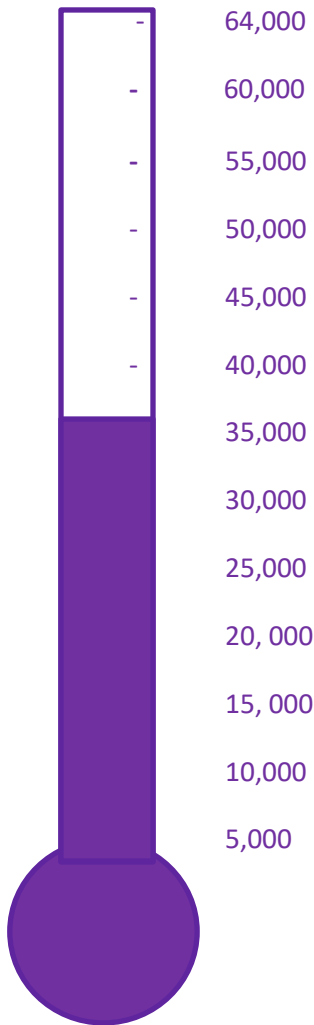

Our 2016-2018 Mission Goal
\$64,000

We are praising God for the continued generosity of our New England, Mite Collecting, Prayer Warrior, Sisters in Christ!

We have collected \$36,803.37 toward our Mission Goal as of 7/31.

Grants PAID: 1,2,3, 4a-not disbursed
Total \$ PAID: \$21,000

Next: #4b Hands of Grace
\$2,922.21 of \$4,000

Please, send your mites to:
Shirley Schindler, LWML-NED
6 Davis Road
Ellington, CT 06029-3701

September 1, 2017

Dear Mite Collecting, Prayer Warrior, Sisters in Christ,

I have two items to talk with you about this month.

Hurricane Harvey

Please continue to pray for those affected by Hurricane Harvey in Texas and Louisiana. LWML President Patti Ross reports, "We are praying for our brothers and sisters in Texas and Louisiana who are dealing with the continuing hardships of Hurricane Harvey. At this time, the LWML is referring offers of help to the following organizations and their websites."