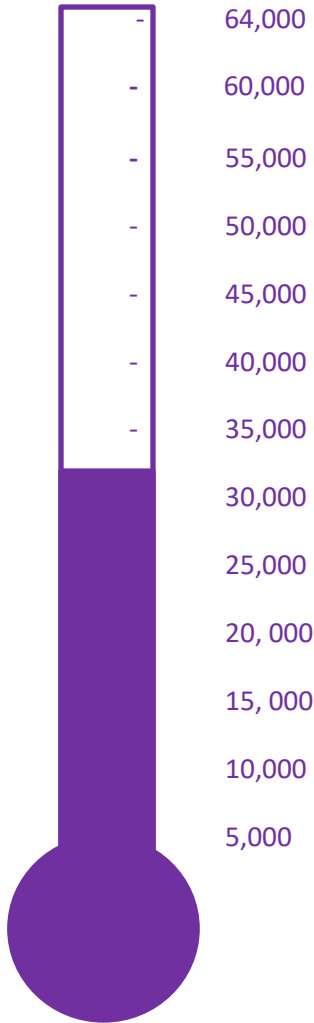

Our 2016-2018 Mission Goal
\$64,000

We are praising God for the continued generosity of our New England, Mite Collecting, Prayer Warrior, Sisters in Christ!

We have collected \$31,396.20 toward our Mission Goal as of 4/30.

Grants PAID: 1,2,3
Total \$ PAID: \$14,000
Next: #4a Church Worker Scholar.
\$6,407.54 of \$7,000

Please, send your mites to:
Shirley Schindler, LWML-NED
6 Davis Road
Ellington, CT 06029-3701

Visit www.lwml-ned.org
email: president@lwml-ned.org